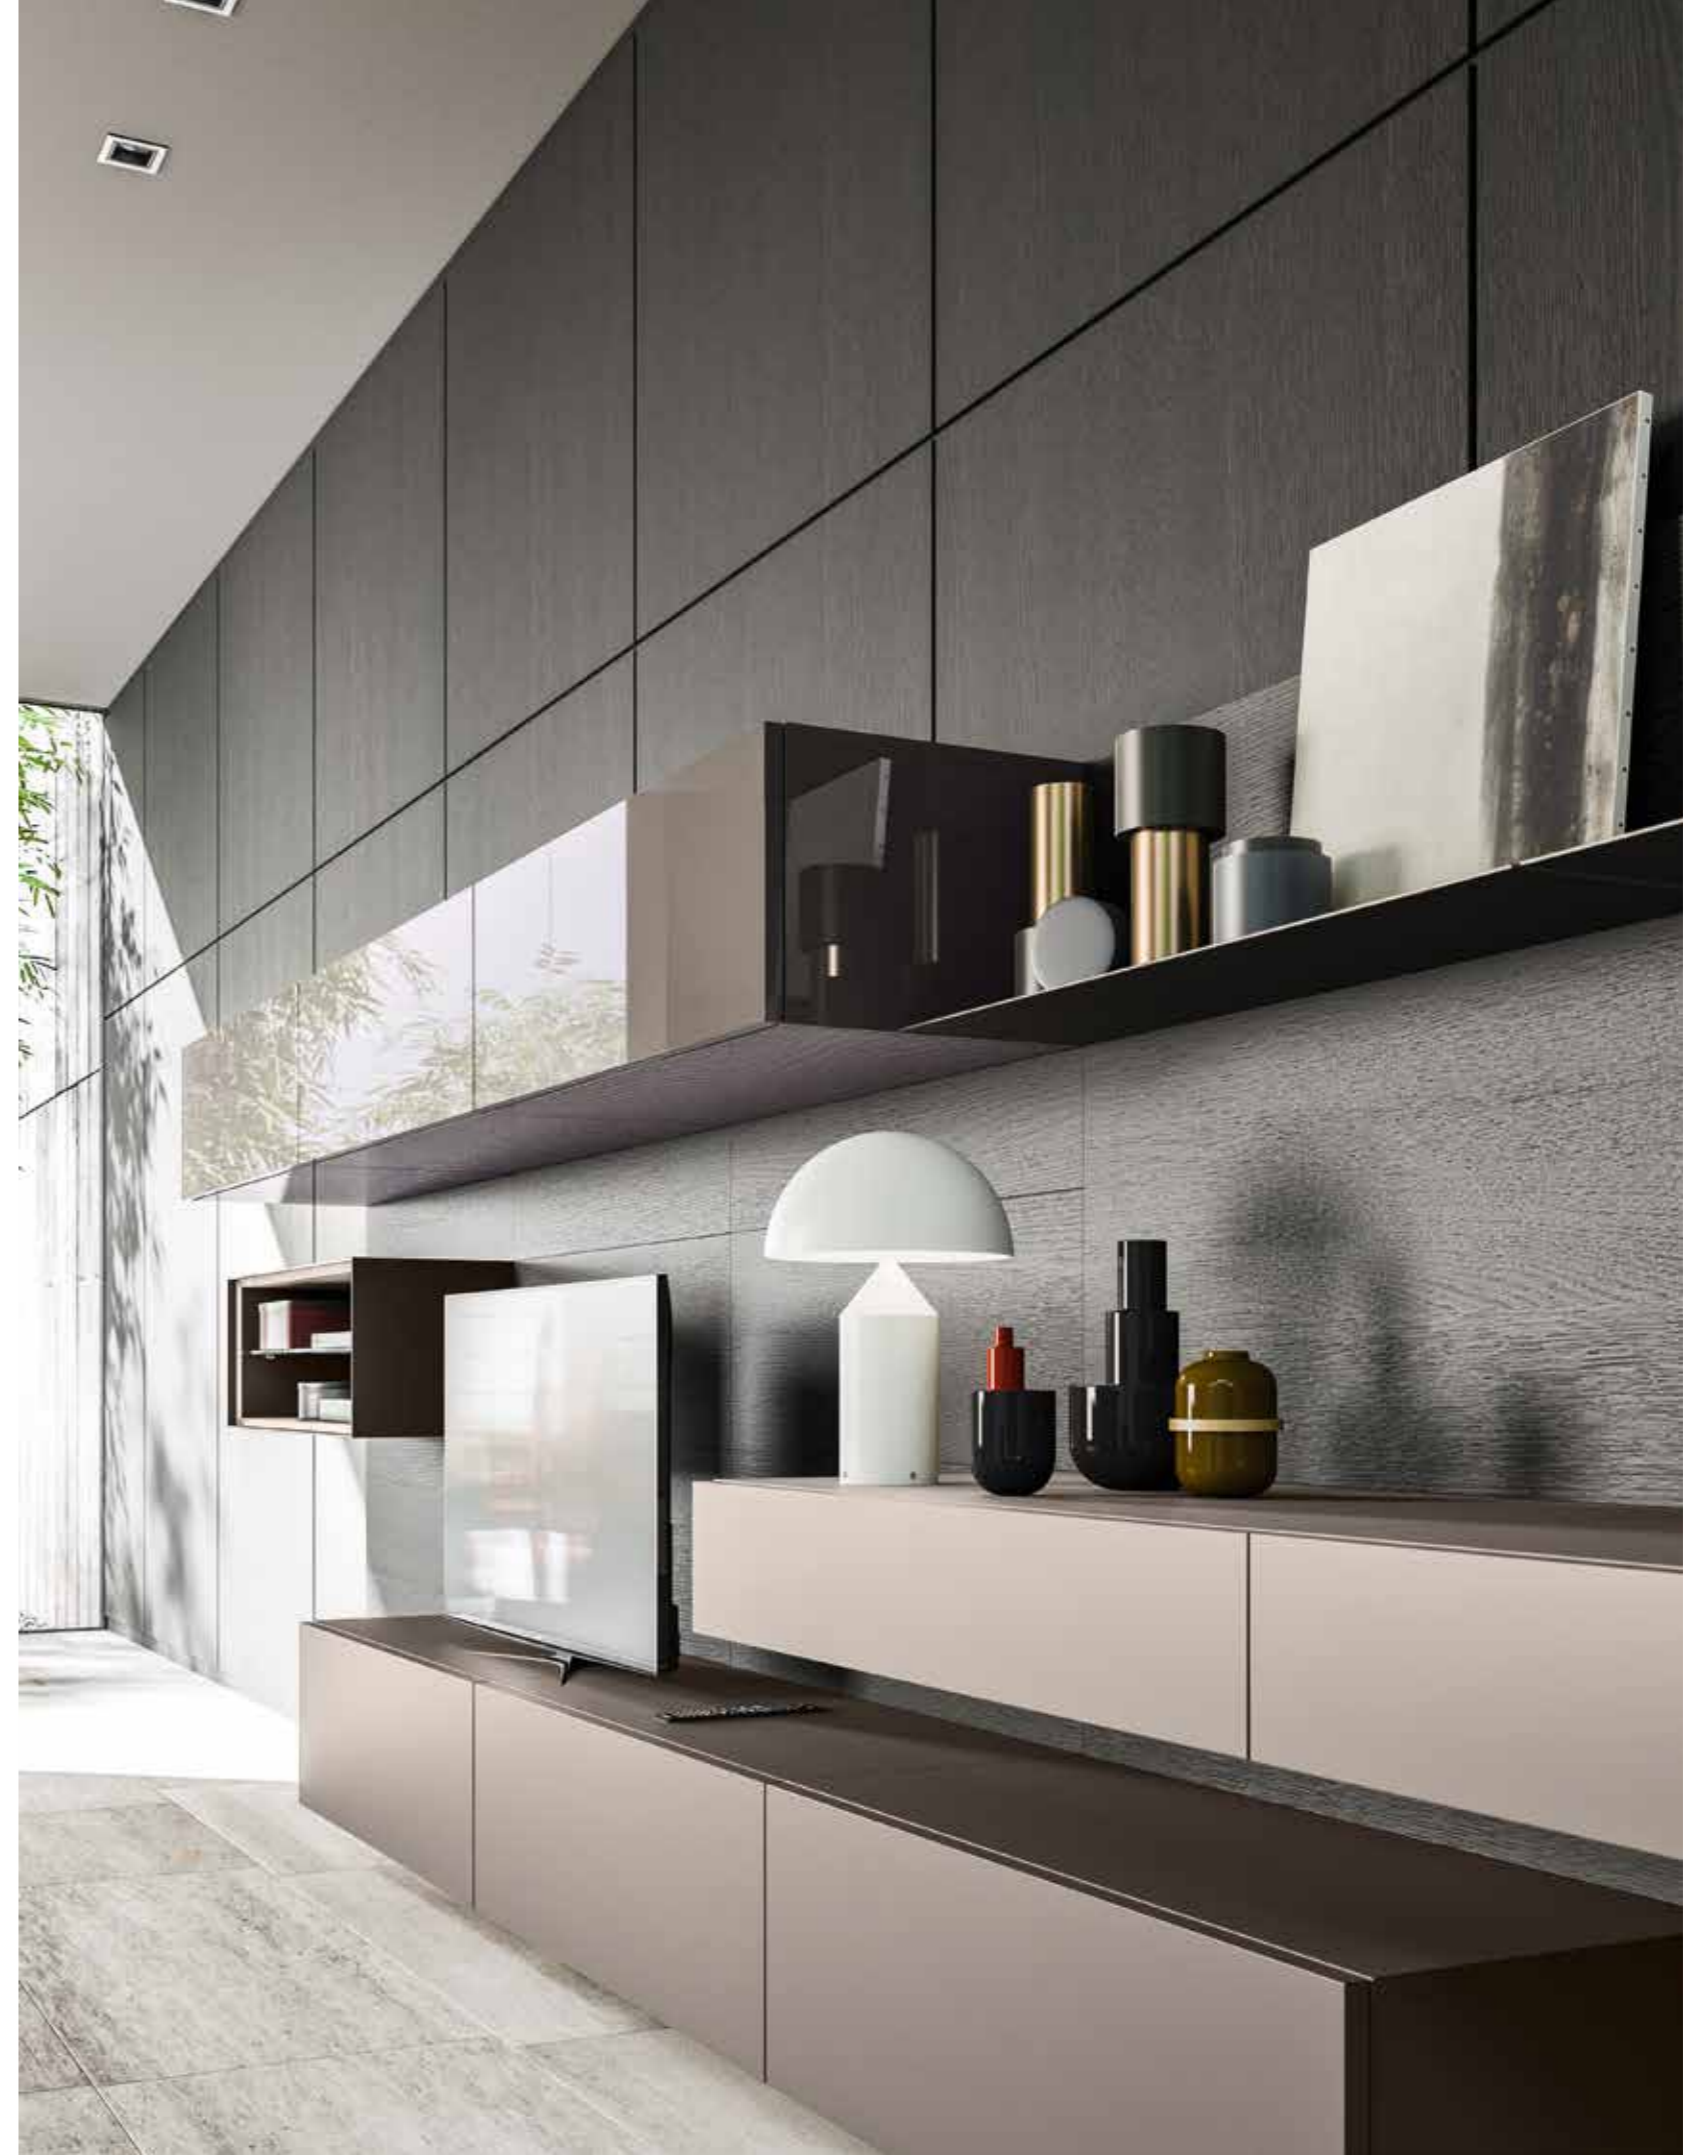

L128 P52,7 H145,4

→ **IT**  
**Madie** Fashion wood rovere  
 Carbone con **maniglia Z**  
 e basamento verniciato  
 Moka Shine

→ **EN**  
**Cabinets** Carbone oak  
 Fashion wood with **Z handle**  
 and basement in Moka Shine  
 painted