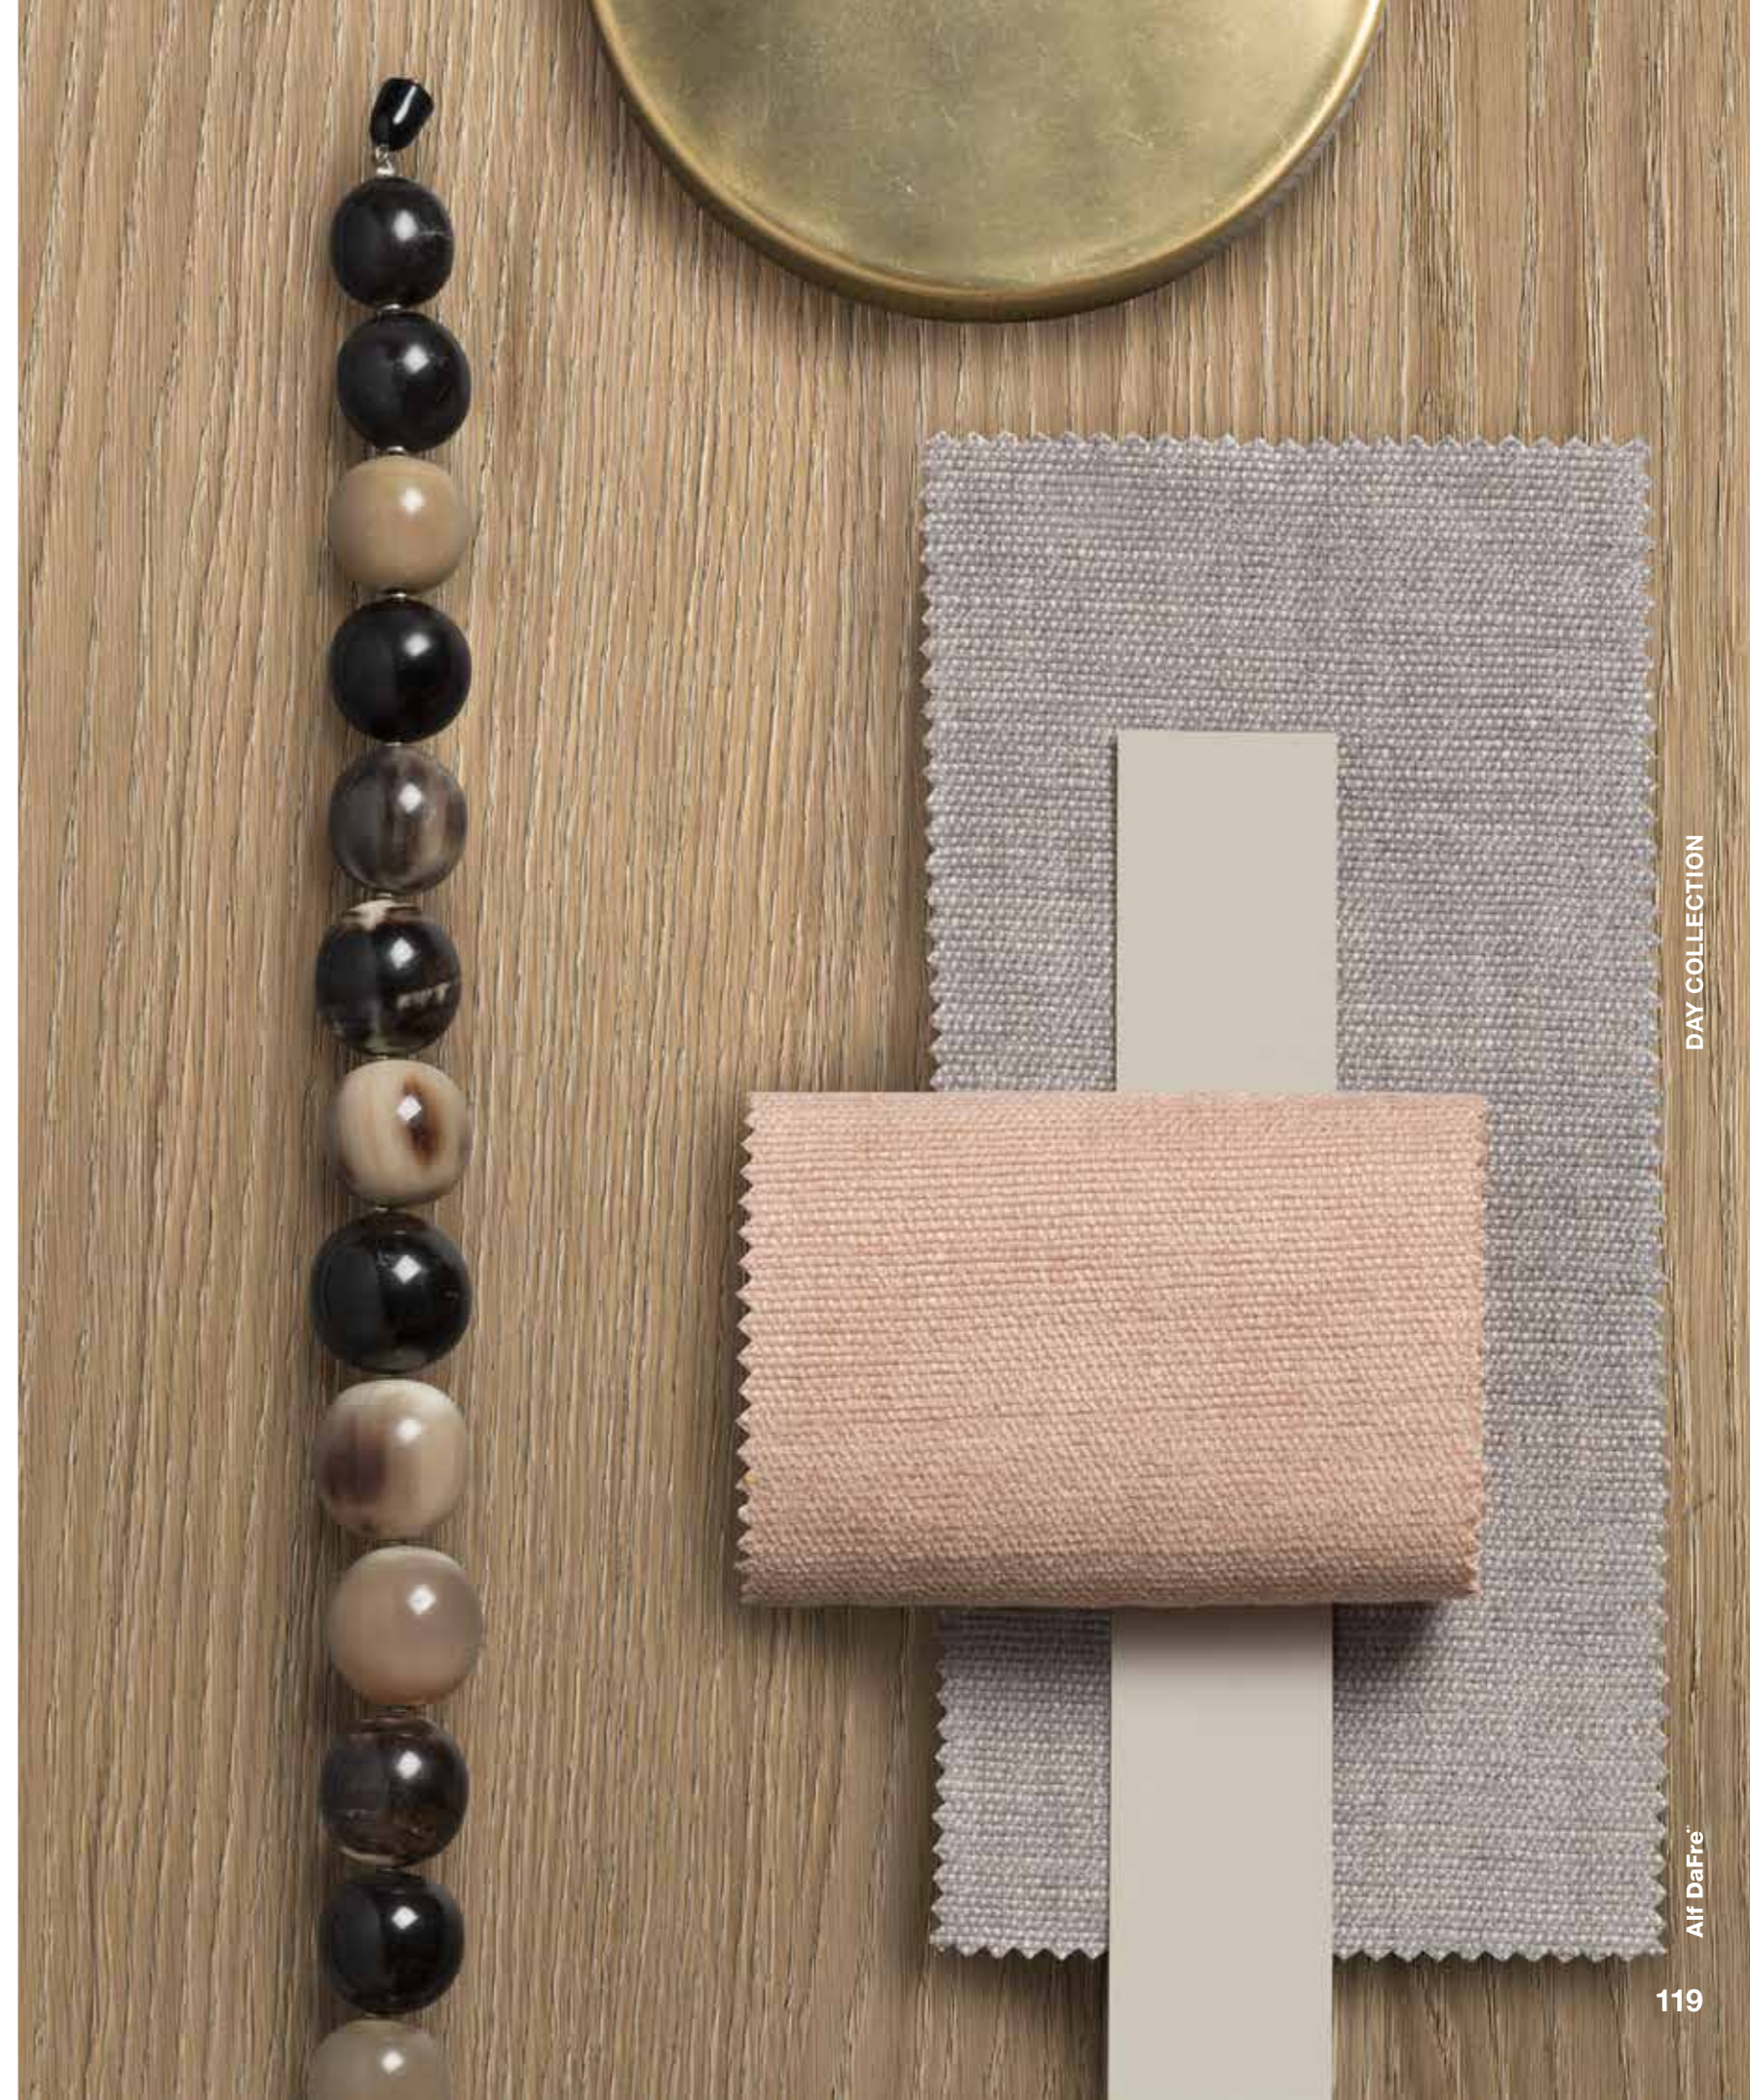

DAY Collection

Doppio gioco
Two sides to the design