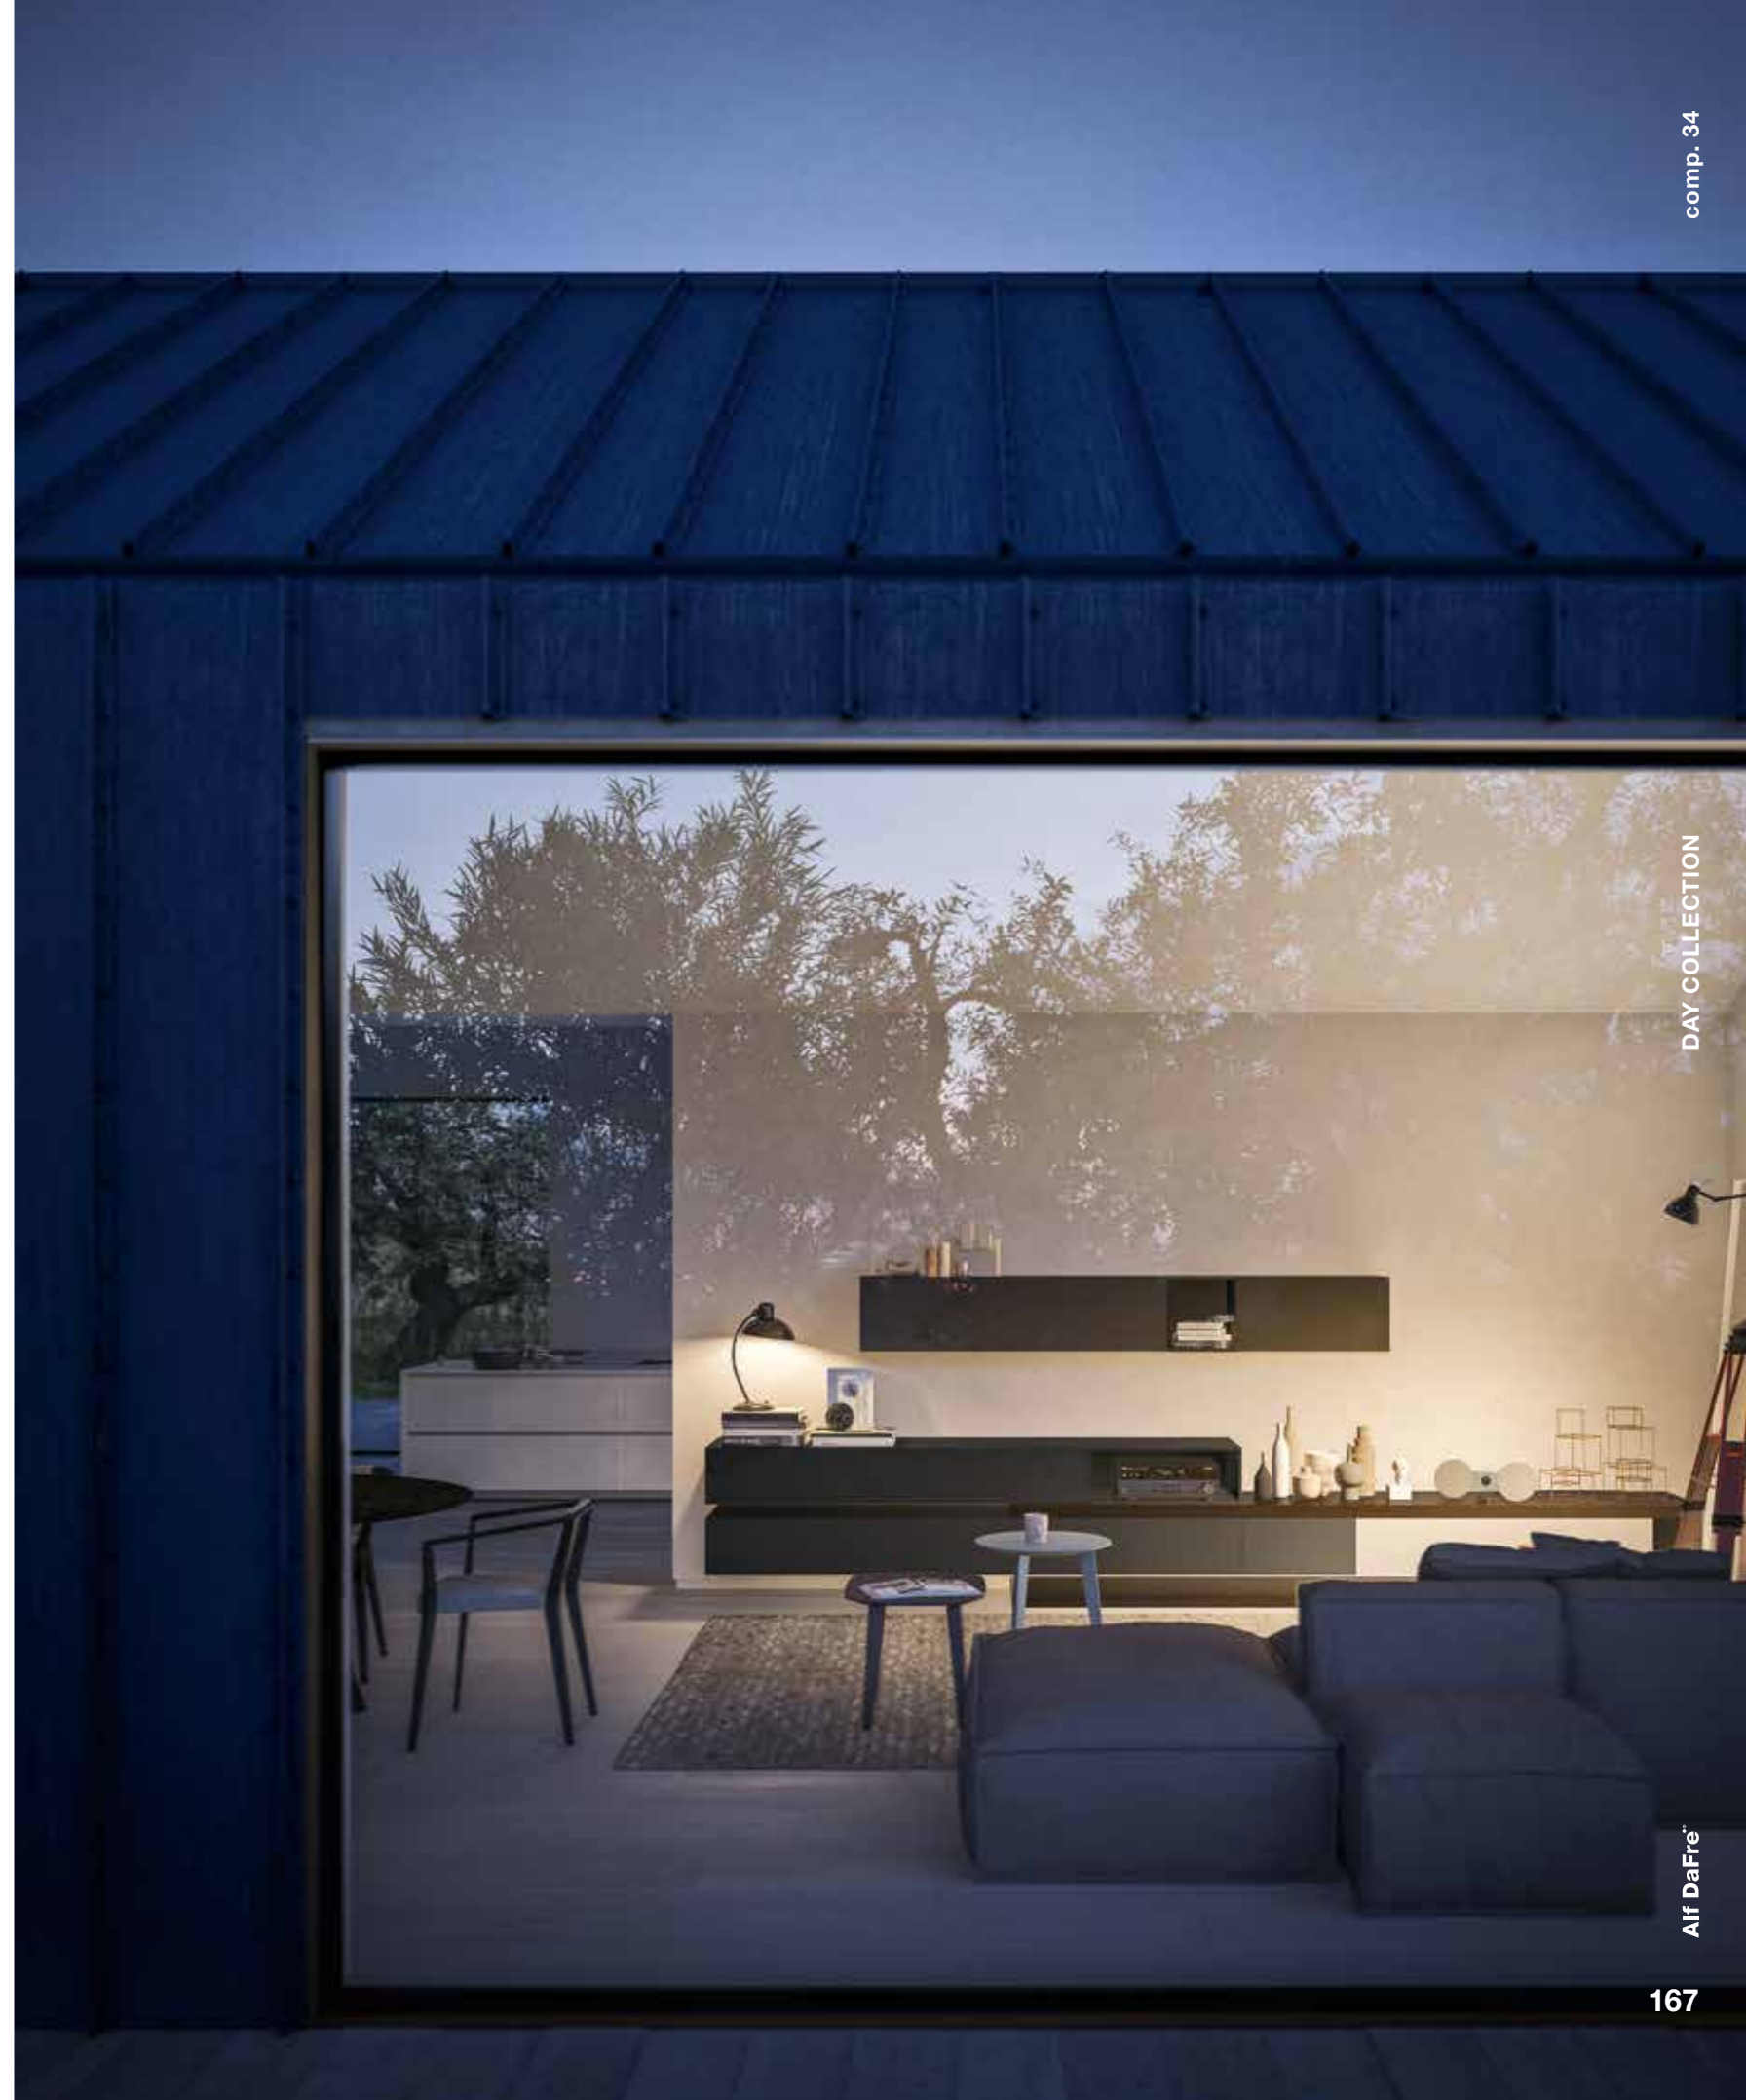

finiture / finishes
Fashion wood rovere Carbone / Carbone oak Fashion wood
Laccato opaco Modica / Carbone oak Fashion wood