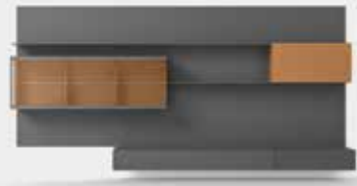

Composizioni a catalogo / Catalog composition

Comp. 13 → pag. 72
L413,5 P52,4 H200