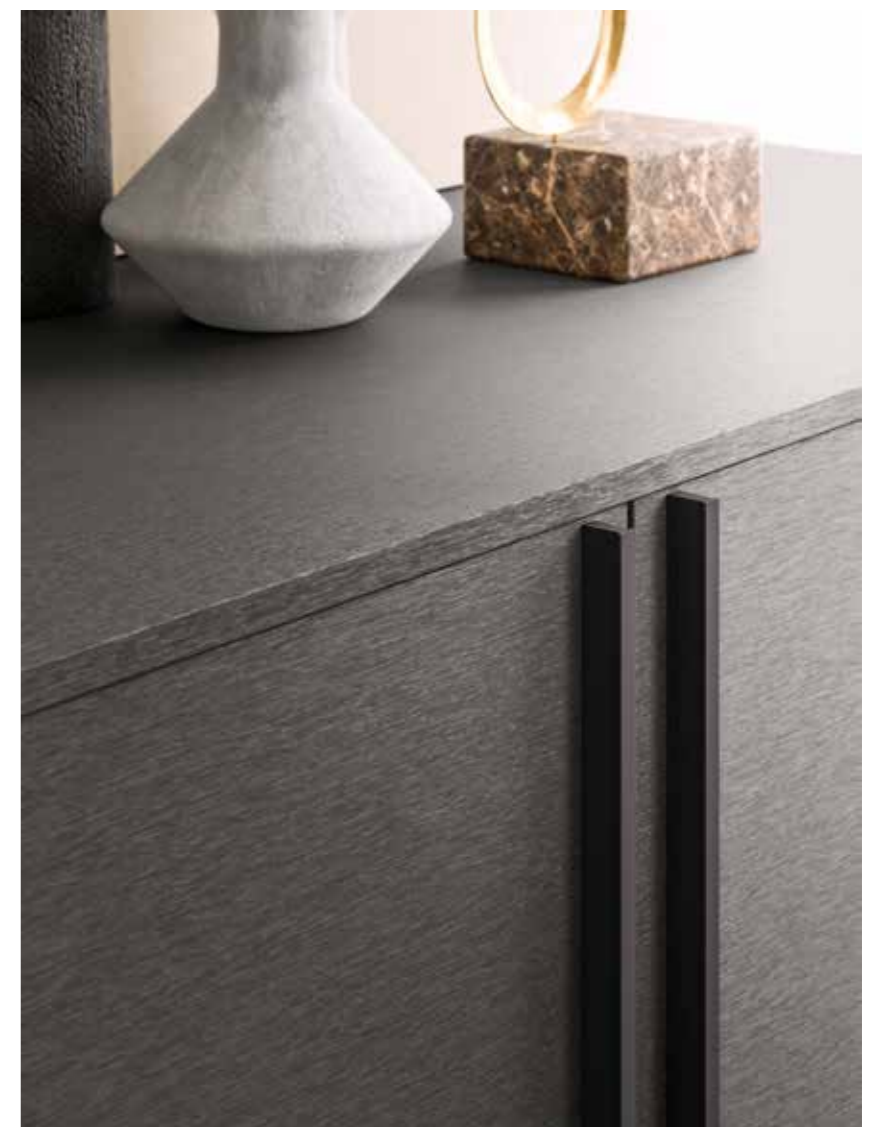

L256 P52,7 H161,4

→ IT

Pensili DOMINO laccato opaco Nude e nobilitato Metal Smoke
Credenza nobilitato Metal Smoke con **maniglia Z** e **Basamento** verniciato Moka Shine

→ EN

Domino wall units laquered in matt Nude and Metal Smoke surfaced
Cabinet Metal Smoke surfaced with **Z handle** and **Basement** Moka Shine painted